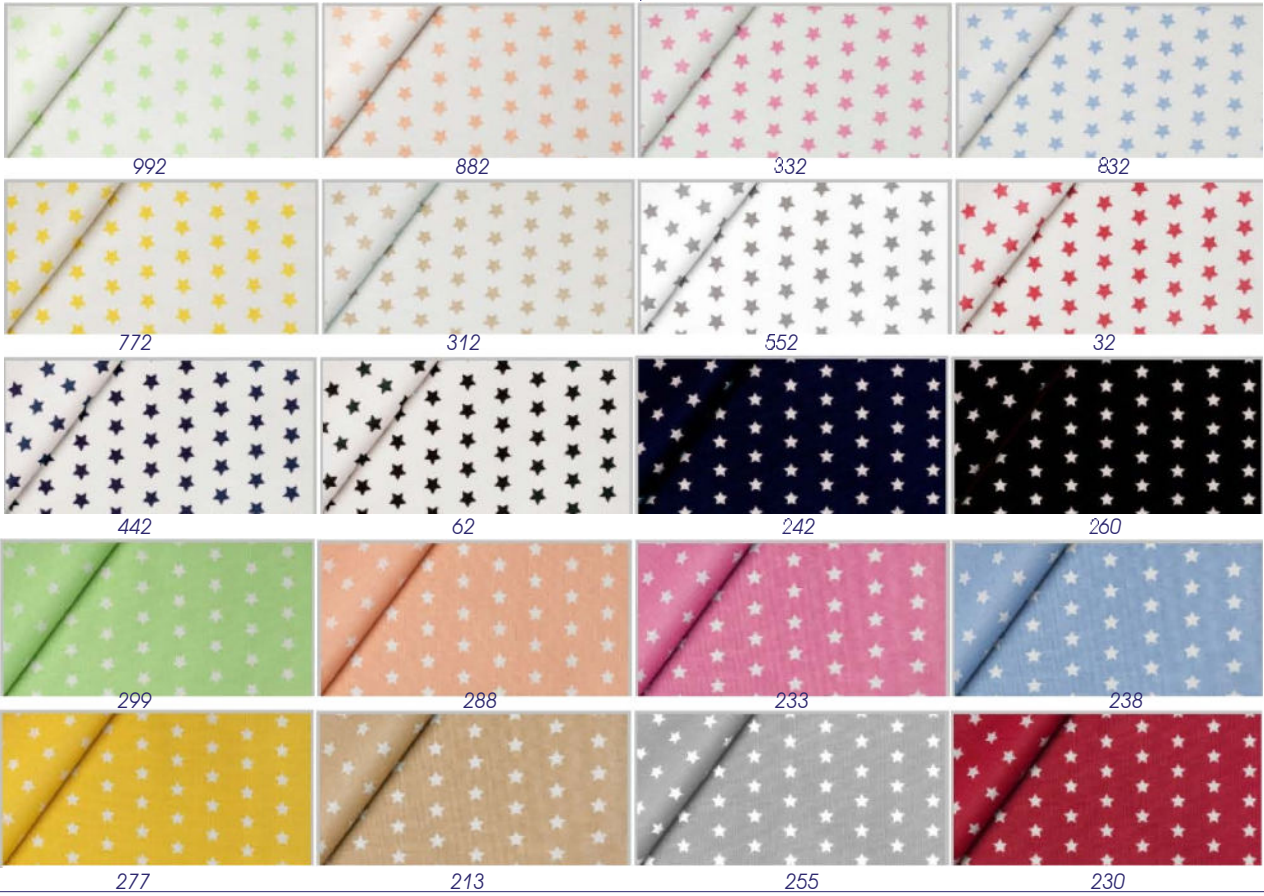

100% Cotone/Cotton/Coton/Algodon/Baumwolle
8912/3 - 1

8912/3 - 2

8912/3 - 3